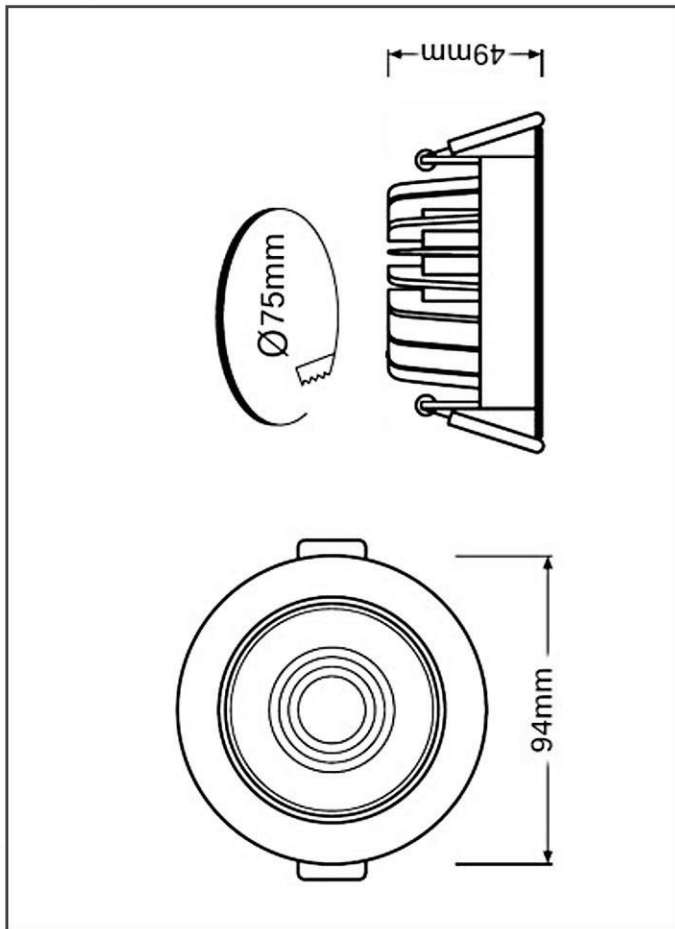

Photometrical data

Color temperature	2700-6500K
Luminous flux	510±5%lm
Color rendering index Ra	80

Light Technical Data

Beam angle	38°
------------	-----

Dimensions

Inner Diameter	Ø94mm
Height	49mm

Temperature & operating conditions

Ambient Temperature	-15°~ +60°
---------------------	------------

General information

Mounting type	Ceiling Recessed
LED type	LED COB
Lifespan	35,000h

SPECIFICATION				
MODEL	LUMINOUS EFFICIENCY	POWER	IP RATING	DIMMABLE
CLXQ4X 6.5W	79lm/W	6.5W	20	NO

TECHNICAL DRAWING

PHOTOMETRIC CURVE