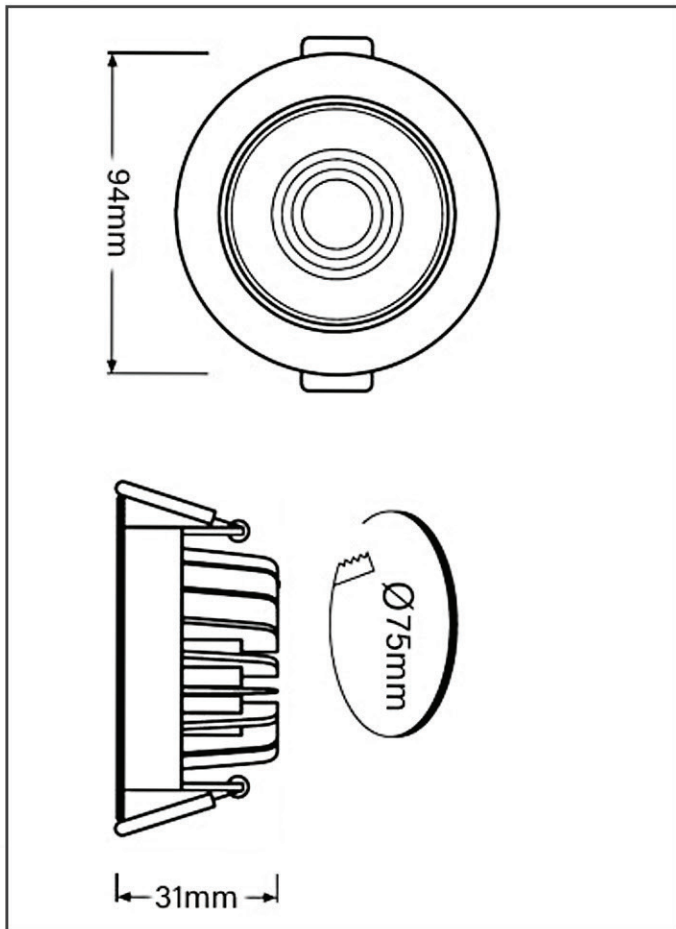

PRODUCT FEATURES

-  Type of protection: IP20
-  Heat Sink:Aluminium Alloy
-  High efficiency: up to 88lm/W

TECHNICAL DATA

Electrical data

Rated power	6.5W
Operating voltage	AC180-250V
Operating frequency	50/60Hz
Power factor	0.90

Photometrical data

Color temperature	2700-6500K
Luminous flux	570±5%lm
Color rendering index Ra	80

Light Technical Data

Beam angle	38°
------------	-----

Dimensions

Inner Diameter	Ø94mm
Height	31mm

Temperature & operating conditions

Ambient Temperature	-15°~ +50°
---------------------	------------

General information

Mounting type	Ceiling Recessed
LED type	LED COB
Lifespan	35,000h

SPECIFICATION				
MODEL	LUMINOUS EFFICIENCY	POWER	IP RATING	DIMMABLE
CLXQ3X 6.5W	88lm/W	6.5W	20	YES

TECHNICAL DRAWING

PHOTOMETRIC CURVE