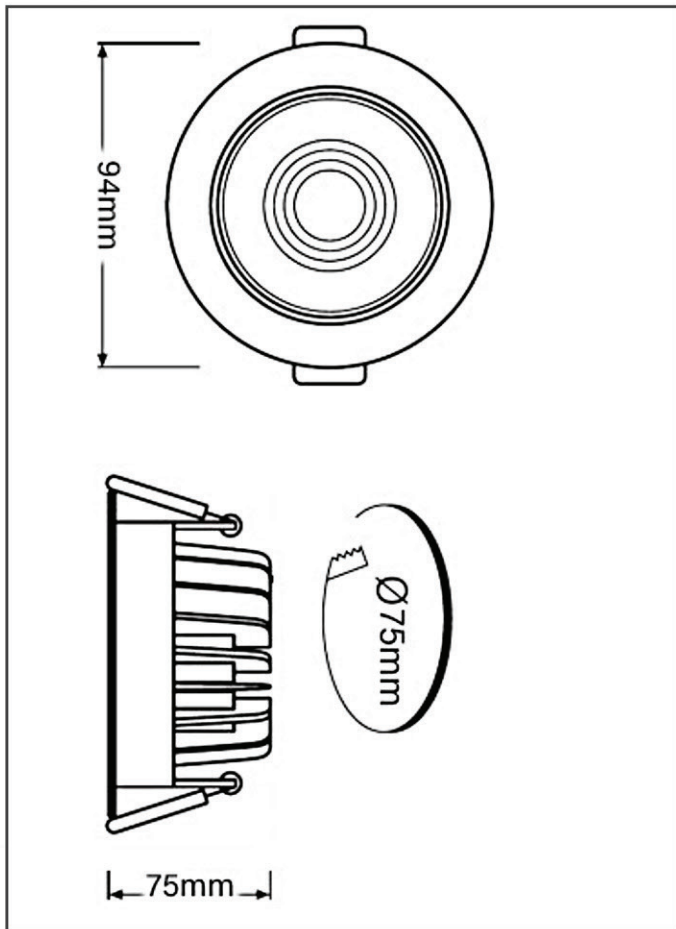

SPECIFICATION				
MODEL	LUMINOUS EFFICIENCY	POWER	IP RATING	DIMMABLE
CLXG6-6.5W	82.5lm/W	6.5W	20	NO

TECHNICAL DRAWING