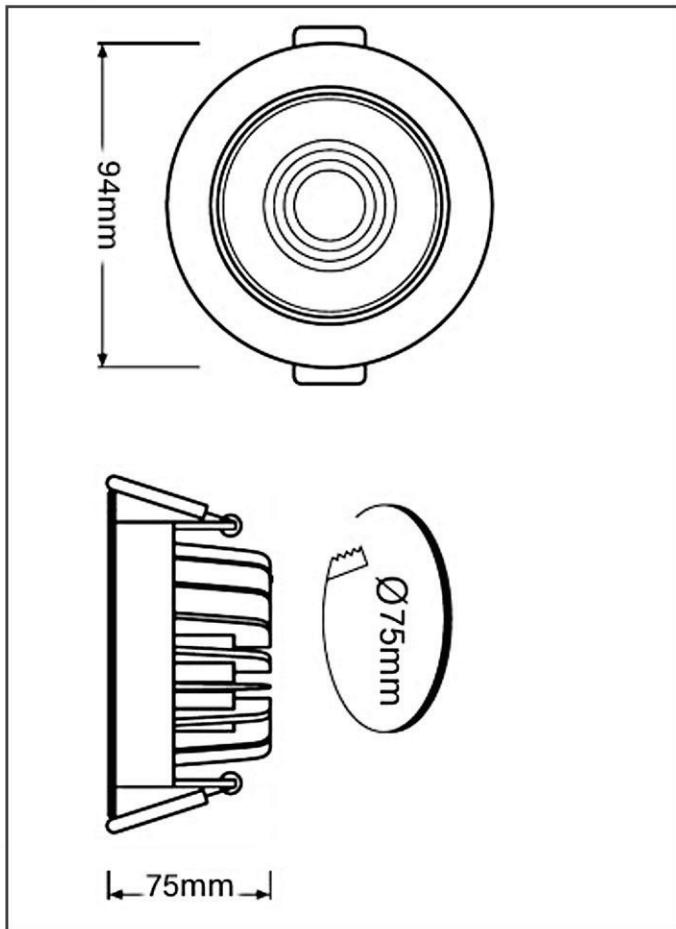

Photometrical data

Color temperature	2700-6500K
Luminous flux	559±5%lm
Color rendering index Ra	80

Light Technical Data

Beam angle	38°
------------	-----

Dimensions

Inner Diameter	Ø94mm
Height	75mm

Temperature & operating conditions

Ambient Temperature	-15° ~ +60°
---------------------	-------------

General information

Mounting type	Ceiling Recessed
LED type	COB LED
Lifespan	35,000h

SPECIFICATION				
MODEL	LUMINOUS EFFICIENCY	POWER	IP RATING	DIMMABLE
CLXG2-6.5W	86lm/W	6.5W	20	NO

TECHNICAL DRAWING

PHOTOMETRIC CURVE